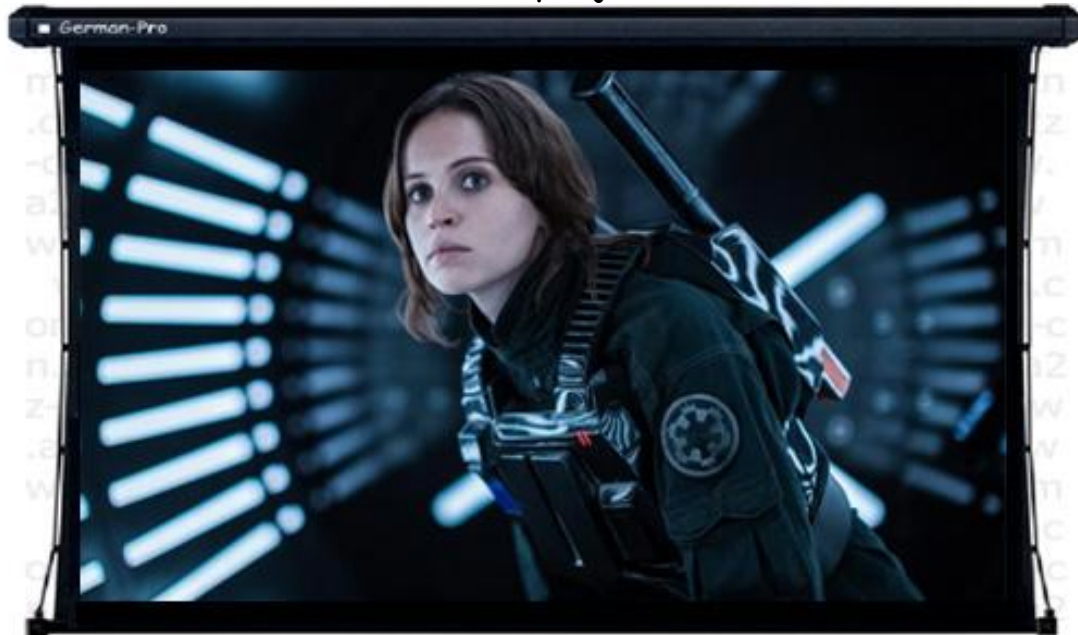

German-Pro

Multi size Black projection screen

G.P-16:9 Series

Specification:

Front reflecting pattern, Ceiling Wall Multi size Black Motorized Projection Screen.

Black masking border to get best video image.

Gain: Glass beaded (2.5), Matte white (1.1).

View angel: Matte white (180° "90° ± LR").

Ratio: 16:9

Glass beaded screen or matte white screen, high brightness plus, clear and bright images.

Can be fixed with self-lock equipment, easy to stretch out and drawback.