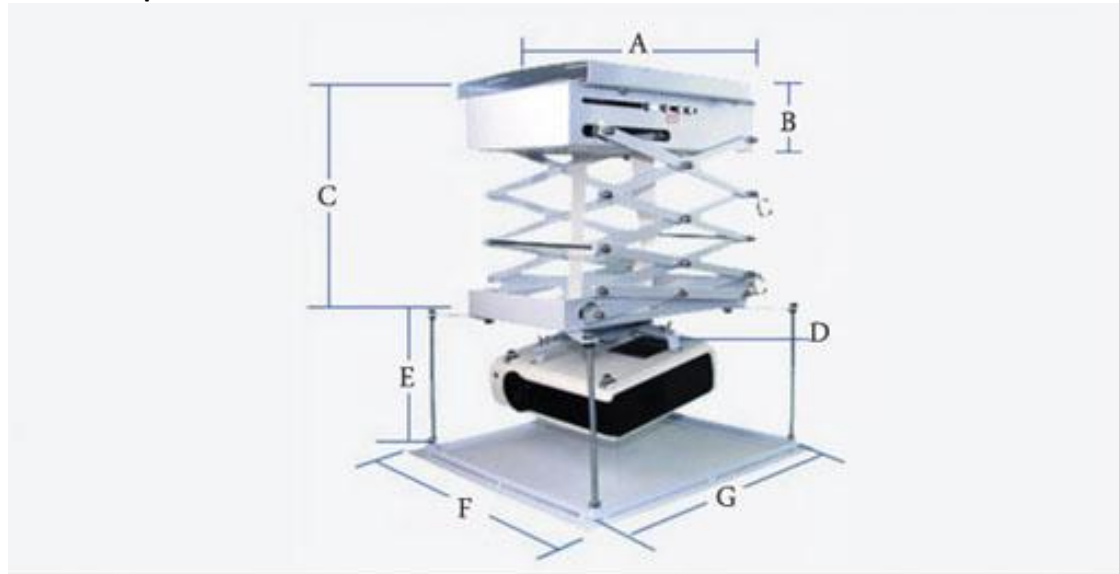

German-Pro

MOTORIZED CEILING MOUNT PROJECTOR LIFT

The Automated Projector Lift conceals your projector above the ceiling and quickly come down into the “show” position at the touch of a switch or wireless remote control.

The Automated Projector Lift can also be used for video conferencing Cameras, speakers, etc.

Automated Projector Lifts from a2z will add a touch of class and sophistication to any room.

Automated projector mounts have exceptionally smooth and quiet movement, and are a great choice for finished ceilings in homes and corporate offices.

Technical Specifications:

10kg

	A (cm)	B (cm)	C	D (cm)	E (cm)	F (cm)	G (cm)
F1	30×32	17	1M	5	30	46×46	41×41
	30×32	20	1.5M	5	30	46×46	41×41
	30×32	32	2M	8	30	46×46	41×41
	30×32	36	2.5M	8	30	46×46	41×41
	30×32	40	3M	8	30	46×46	41×41